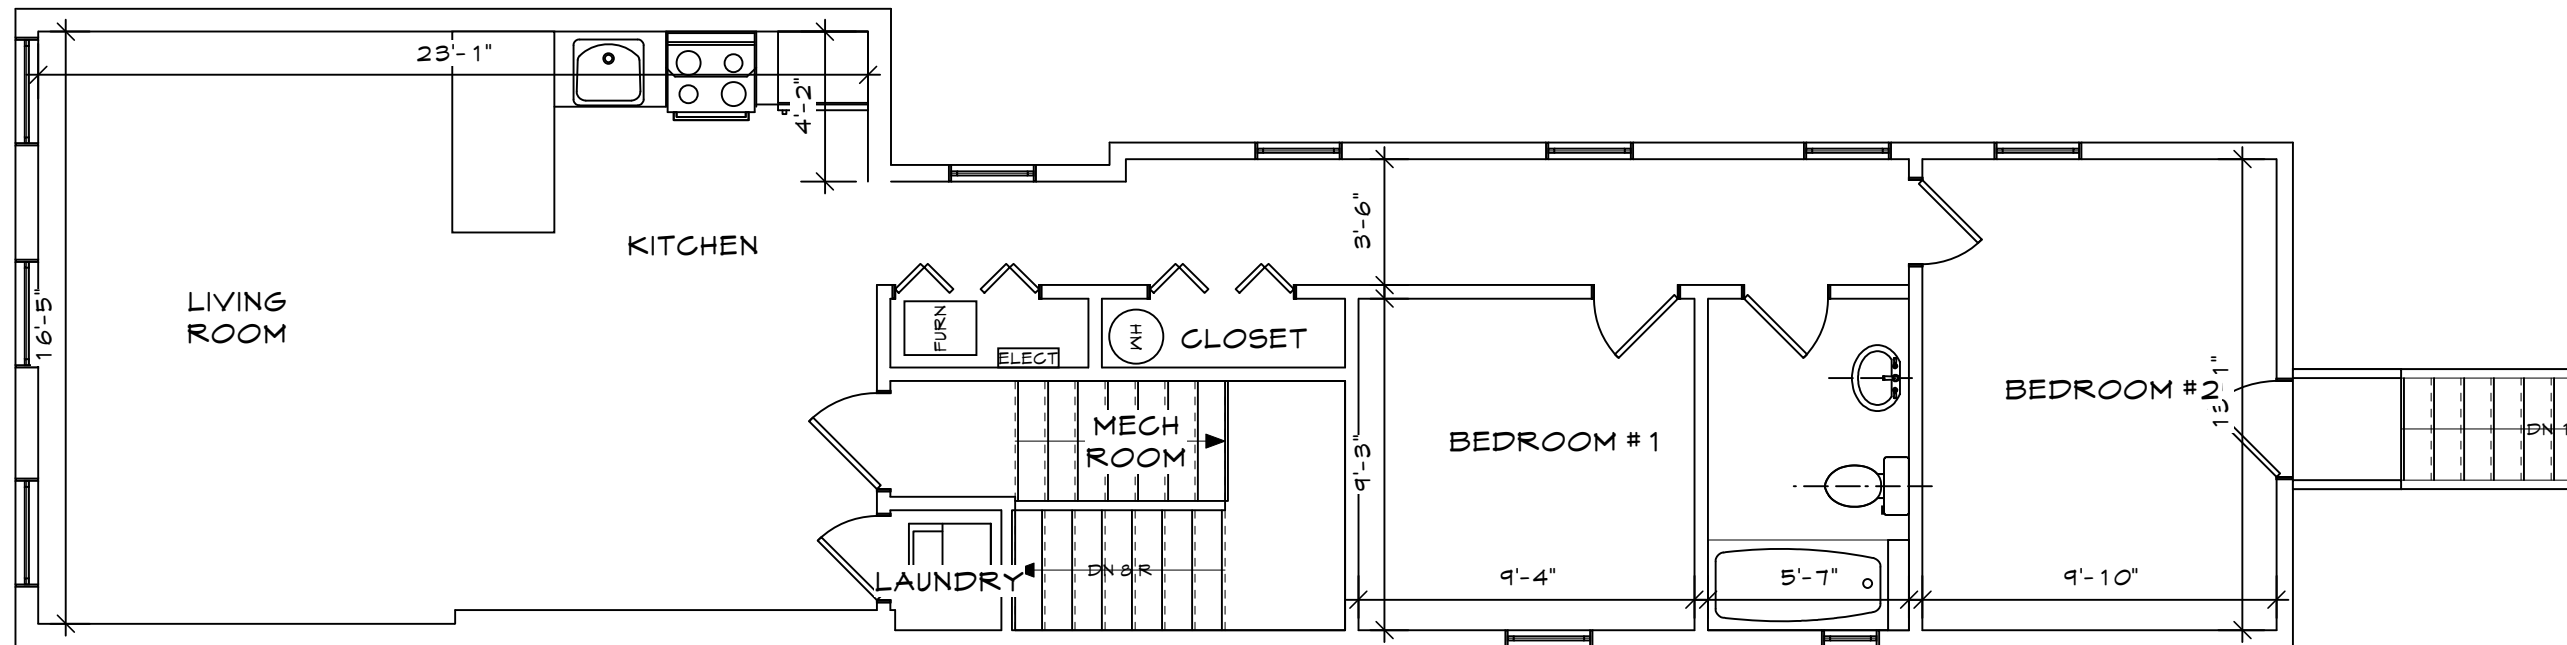

1 First Floor Plan
 Scale: 3/16" = 1'-0"

9 Hamilton Avenue Norwalk, LLC
 1030 Hollins Street
 Baltimore, MD. 21223

Scale:
 3/16" = 1'-0"

Date:
 4/20/18

Designed By:

Drawn By:
 A&LK LOML

Sheet: Of:

1 3

First Floor Plan

2 Second Floor Plan
 Scale: 3/16" = 1'-0"

9 Hamilton Avenue Norwalk, LLC
 1030 Hollins Street
 Baltimore, MD. 21223

Scale:
 3/16" = 1'-0"

Date:
 4/20/18

Designed By:

Drawn By:
 A&LK LOML

Sheet: Of:
 2 3

Second Floor Plan

3 Third Floor Plan
 Scale: 3/16" = 1'-0"

Scale:
 3/16" = 1'-0"

Date:
 4/20/18

Designed By:

Drawn By:

Sheet: Of:

3 3