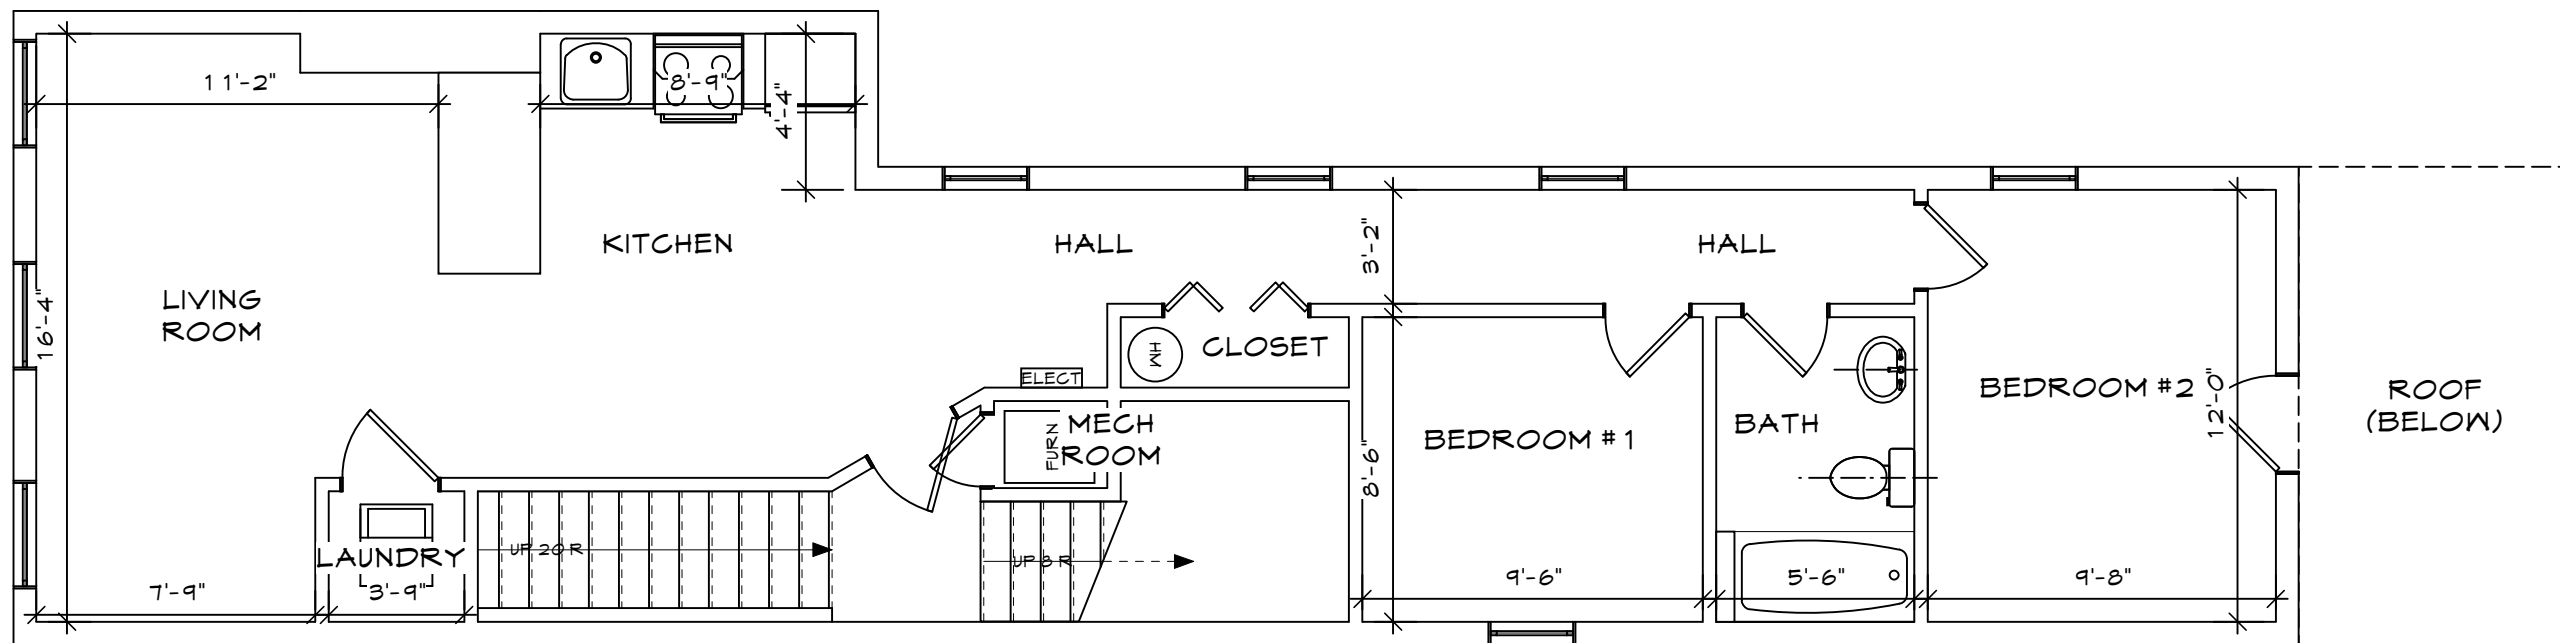

1 First Floor Plan
 Scale: 3/16" = 1'-0"

9 Hamilton Avenue Norwalk, LLC
 1030 Hollins Street
 Baltimore, MD. 21223

Scale:
 3/16" = 1'-0"

Date:
 4/20/18

Designed By:

Drawn By:
 A&LK LOML

Sheet: Of:

1 3

First Floor Plan

2 Second Floor Plan
 Scale: 3/16" = 1'-0"

9 Hamilton Avenue Norwalk, LLC
 1030 Hollins Street
 Baltimore, MD. 21223

Scale:
 3/16" = 1'-0"

Date:
 4/20/18

Designed By:

Drawn By:
 A&LK LOML

Sheet: Of:
 2 3

Second Floor Plan

3 Third Floor Plan
 Scale: 3/16" = 1'-0"

Scale:
 3/16" = 1'-0"

Date:
 4/20/18

Designed By:

Drawn By:

Sheet: Of:

3 3

3

Third Floor Plan